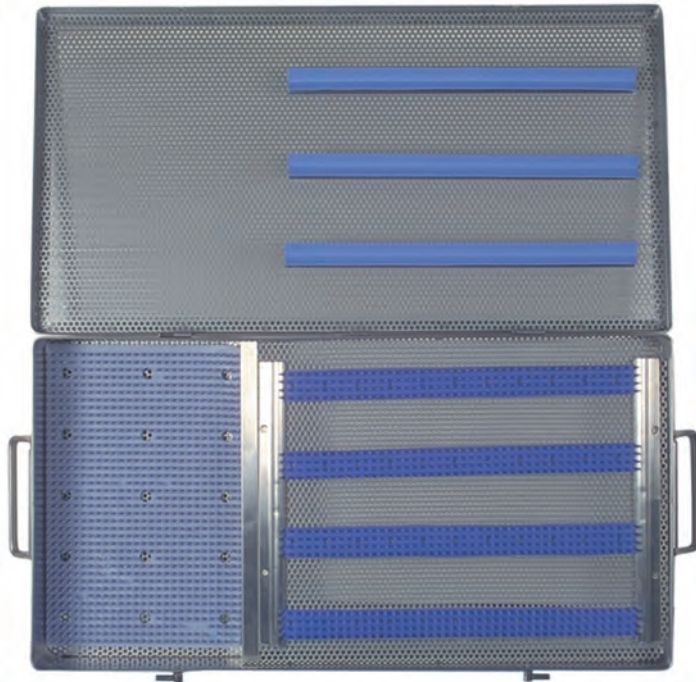

Stainless Steel Instrument Trays

0112003

small
22 x 21 x 3cm
holds 12 instruments

0112002

medium
38.5 x 27 x 3cm
holds 20 instruments
*(not shown)

0112004

large
51 x 27 x 6.5cm,
with 27 x 16cm area for
deeper instruments

Polymer Instrument Trays

0112012

Diamond Knife
16 x 6 x 2cm,
holds 1 diamond knife

0112016

Extra small
16 x 6 x 2cm
holds 1-2 instruments

0112017

Extra small
17.5 x 11 x 2cm
holds 3 instruments

0112018

Vitreoretinal
21 x 8.5 x 2cm
holds 3 vitreoretinal instruments

0112013

Small
25 x 15 x 2cm
holds 10 instruments

0112015

Medium
39 x 26.5 x 3cm
holds 20 instruments

0112014

Medium, two tier
25 x 15 x 4cm
holds 20 instruments

0112019

Large, two tier
39 x 26.5 x 4cm
holds 40 instruments